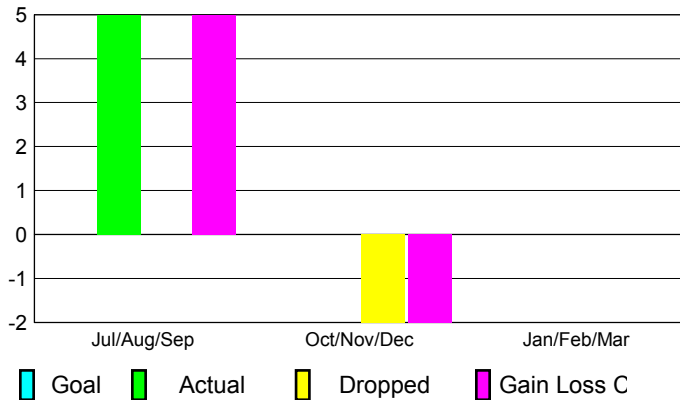

2012-2013 GMT Reports for District (or Undistricted) **District 324A1 INDIA**

GMT: M NAGARAJAN

Location: INDIA

GMT CA: 6

CLUBS

Club Results
2012-2013

Clubs
2011-2012

Month	New Club Goal	Actual New Clubs	Actual Dropped Clubs	Gain/Loss of Clubs	Gain/Loss of Clubs
Jul/Aug/Sep		5	0	5	5
Oct/Nov/Dec		0	-2	-2	1
Jan/Feb/Mar					1
Totals		5	-2	3	7

Club Results 2012-2013

Goal, New, Dropped, Gain/Loss

Comparison of Club Gain/Loss

Current Year Compared to the Previous Year

YTD Status Quo Clubs 2012-2013

Status Quo Clubs Compared to Status Quo Members

MEMBERSHIP