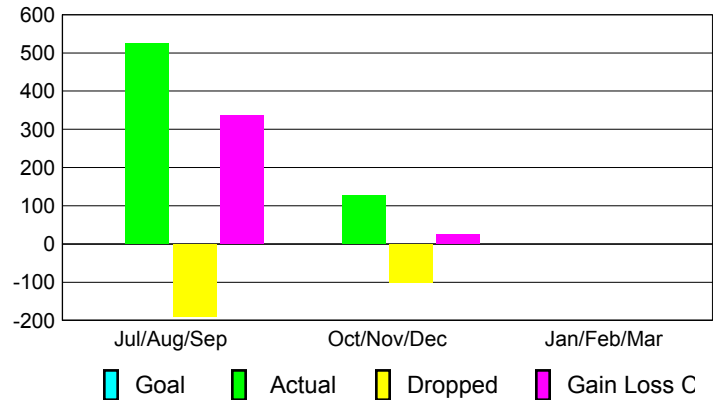

Membership Results 2012-2013

Goal, New, Dropped, Gain/Loss

Comparison of Membership Gain/Loss

Current Year Compared to the Previous Year