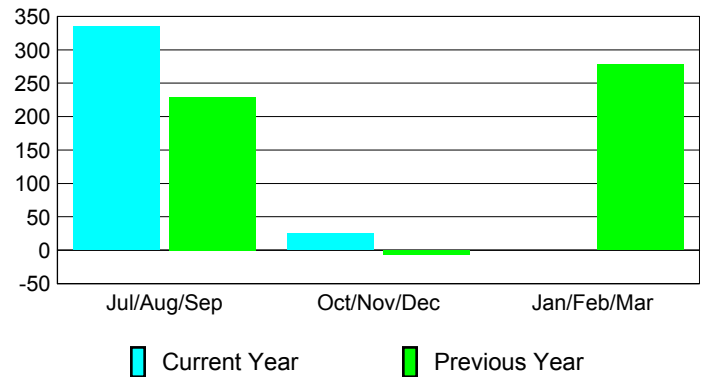

Membership Results
2012-2013

Membership
2011-2012

Month	Net Memb Goal	Actual New Memb	Actual Dropped Memb	Gain/Loss of Memb	Gain/Loss of Memb
Jul/Aug/Sep		525	-190	335	229
Oct/Nov/Dec		127	-102	25	-6
Jan/Feb/Mar					278
Totals		652	-292	360	501

Membership Results 2012-2013

Goal, New, Dropped, Gain/Loss

Comparison of Membership Gain/Loss

Current Year Compared to the Previous Year

Gender Comparison 2012-2013

Jul/Aug/Sep

Oct/Nov/Dec

Jan/Feb/Mar