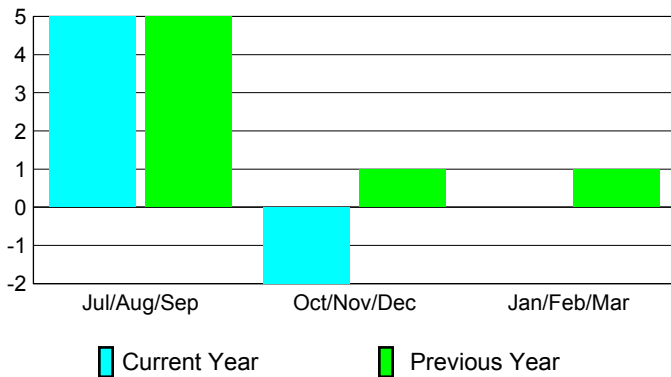

2012-2013 GMT Reports for District (or Undistricted) **District 324A1 INDIA**

GMT: M NAGARAJAN

Location: INDIA

GMT CA: 6

CLUBS

Club Results
2012-2013

Clubs
2011-2012

Month	New Club Goal	Actual New Clubs	Actual Dropped Clubs	Gain/Loss of Clubs	Gain/Loss of Clubs
Jul/Aug/Sep		5	0	5	5
Oct/Nov/Dec		0	-2	-2	1
Jan/Feb/Mar					1
Totals		5	-2	3	7

Club Results 2012-2013

Goal, New, Dropped, Gain/Loss

Comparison of Club Gain/Loss

Current Year Compared to the Previous Year

YTD Status Quo Clubs 2012-2013

Status Quo Clubs Compared to Status Quo Members

MEMBERSHIP